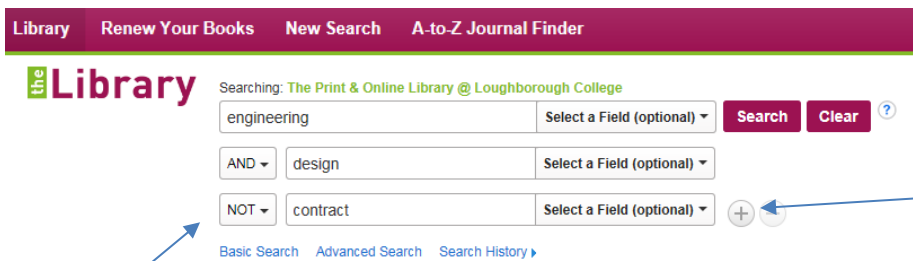

**Electronic Resources: Discover your Library**

Discovery is a powerful search engine which allows users to search the Library catalogue and subscribed online journals from one place.

This includes journal articles from EBSCO (includes Sport Discus), Emerald Business and Management, Encyclopaedia Britannica and Gale newspapers and journals.

**Searching**

You will find the search box on the top right hand side of the Library website with the title Discover your Library

To begin you simply need to enter the word you wish to search for and click the Search box.

Click on **Advanced Search** to allow you to add more keywords to refine your search results.

You can add as many search boxes as you need by clicking on the + sign

Use AND, OR and NOT with your extra keywords to help narrow your search

**Your results:-**

Click on  symbol to read abstract/further information on the resource

This tells you the type of resource it is

The blue text is the link that will take you to that resource

On the left hand side of the screen there are a variety of options to help you with your search results. Use the **Show More** button for the full range of options.